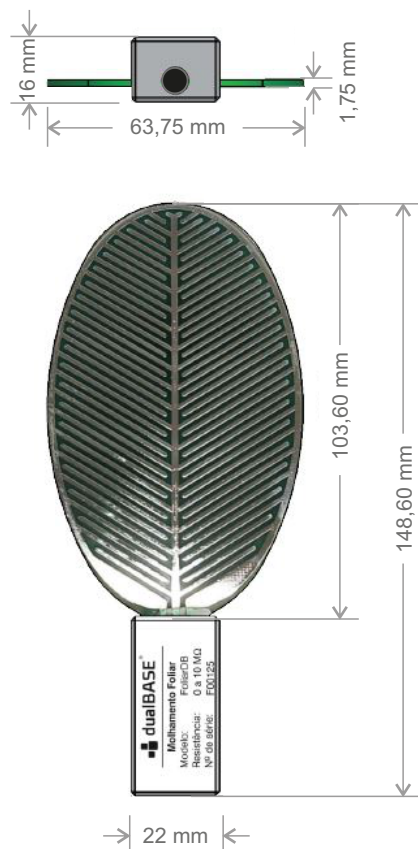

Leaf wetness sensor

DIMENSIONS

OPERATION

FoliarDB (0 to 10 M Ω)	
Resistance:	Condition:
0 to 150 K Ω	Wet
> 150 K Ω	Dry

WIRING DIAGRAM

FoliarDB sensor-cable connector
Leaf wetness sensor

ITC Female CV414-PG7

MOUNTING

TILT