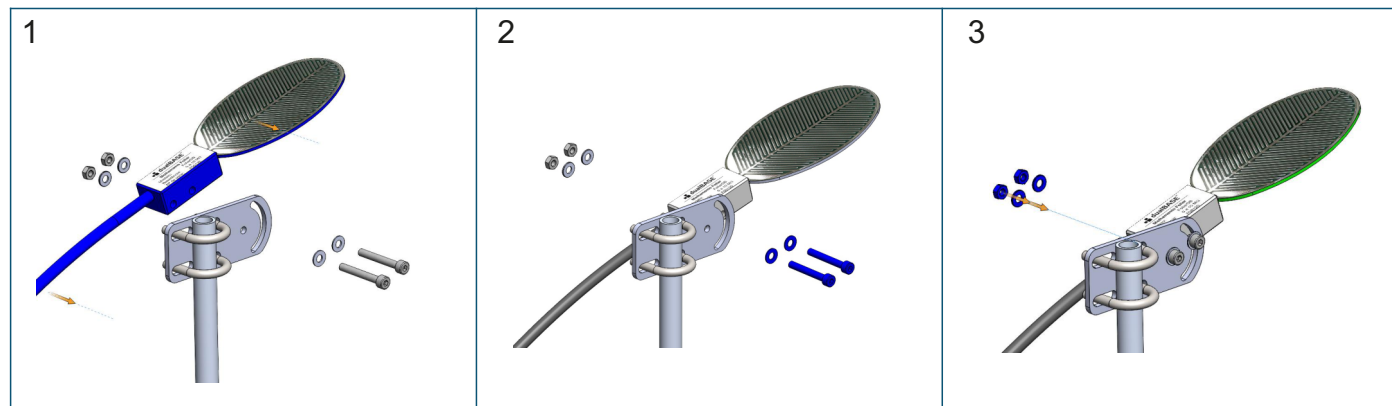

Leaf wetness sensor

DIMENSIONS

OPERATION

FoliarDB (0 to 10 M Ω)	
Resistance:	Condition:
0 to 150 K Ω	Wet
> 150 K Ω	Dry

WIRING DIAGRAM

FoliarDB sensor-cable connector
Leaf wetness sensor

ITC Female CV414-PG7

MOUNTING

TILT